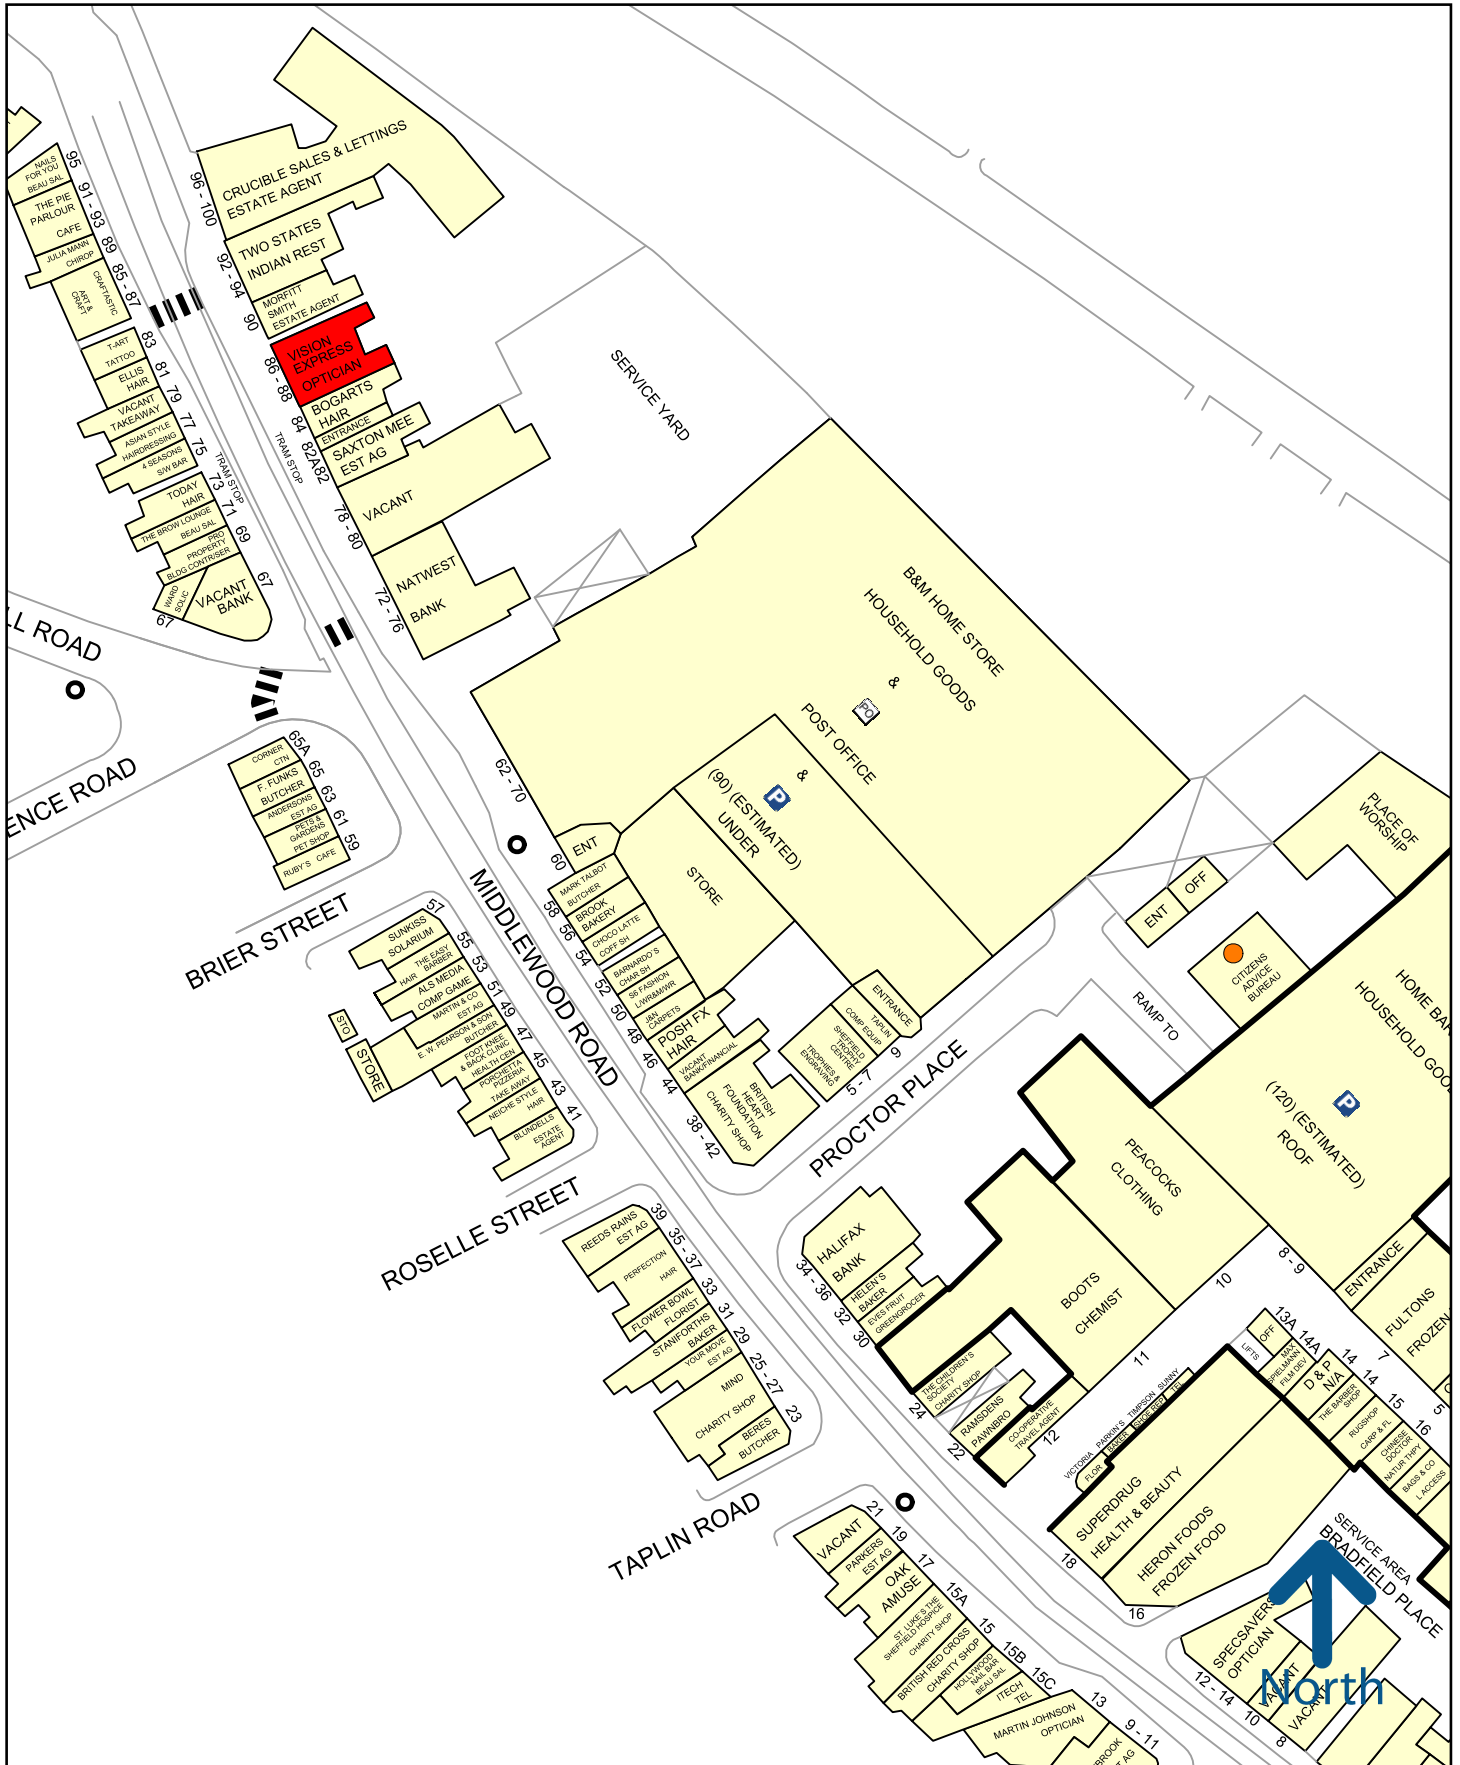

Experian Goad Plan Created: 04/10/2018
Created By: Brackenridge Hanson Tate